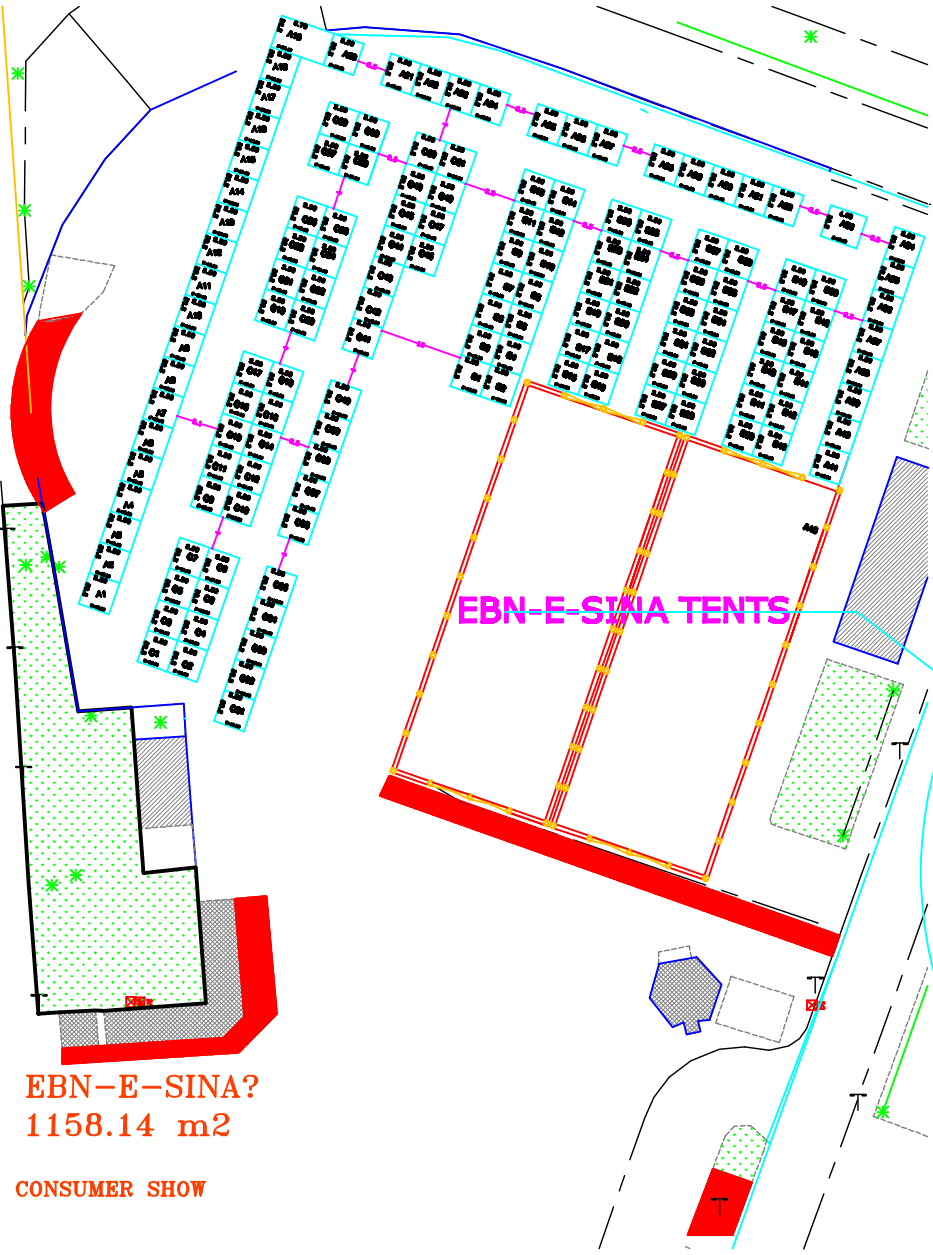

EBNE SINA TENTS  
Type 1  
CONSUMER SHOW

 Untransferable

EBN-E-SINA?  
1158.14 m2  
CONSUMER SHOW