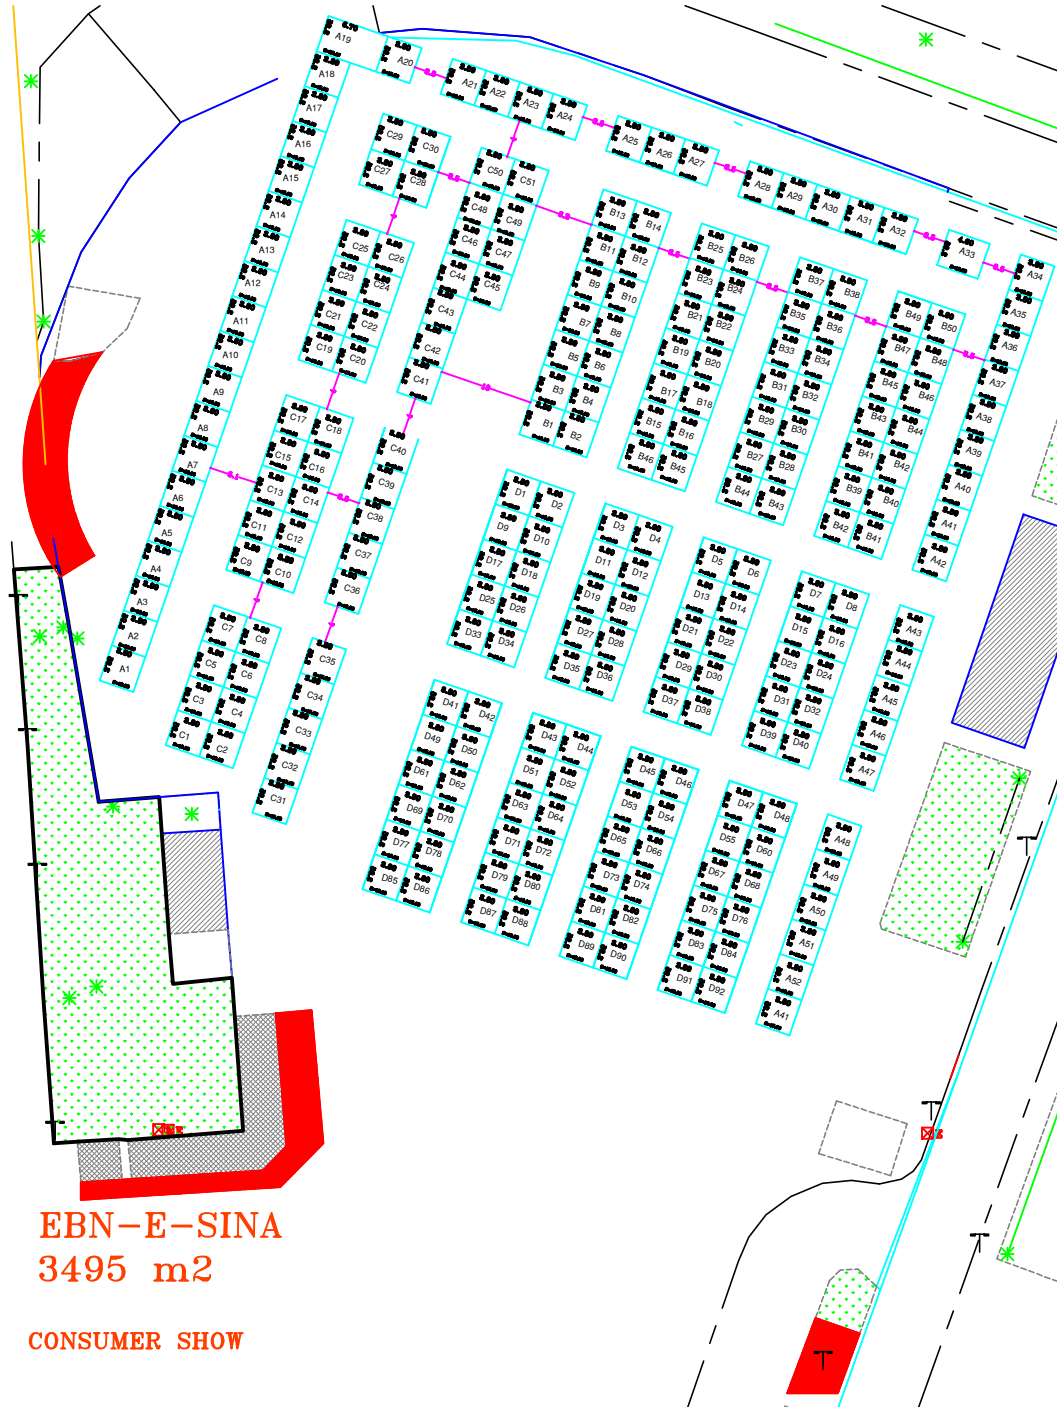

EBNE SINA Type 1 CONSUMER SHOW

 Untransferable

EBN-E-SINA
3495 m²

CONSUMER SHOW