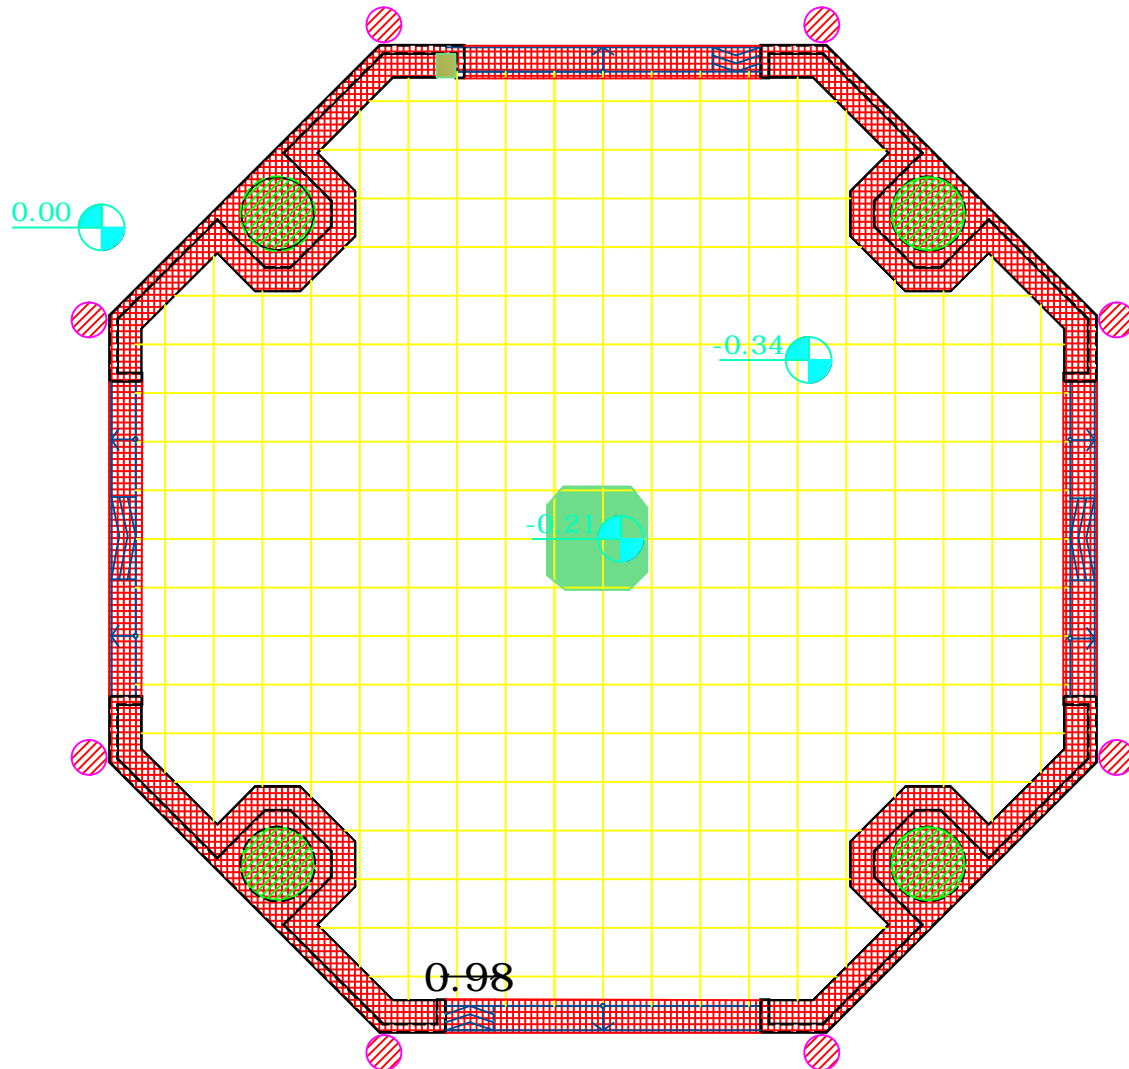

8 ZELEE AREA (OCTAGON)

TOTAL GROSS SPACE 290.82 m²

PAVILION

TRAID SHOW

-  Column
-  Flower Box
-  Telecom Box 13 cm Height
-  Bench
-  1 m²

 Untransferable

This space will be assigned if only booth building is made by a company otherwise it is assigned only for recreation as a furnished space.