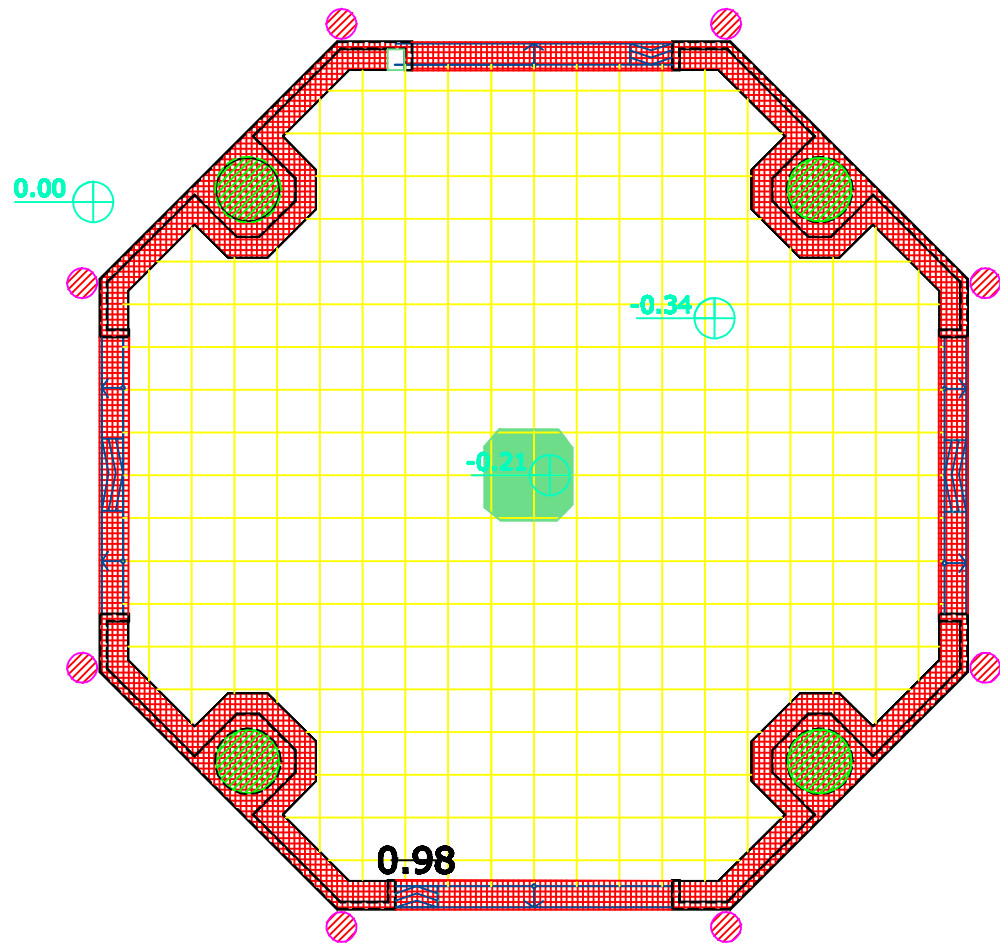

8 ZELEE AREA (OCTAGON)
 TOTAL GROSS SPACE 290.82 m²
 PAVILION
 TRAD SHOW

-  Column
-  Flower Box
-  Telecom Box 13 cm Height
-  Bench
-  1 m²
-  Untransferable

This space will be assigned if only booth building is made by a company otherwise it is assigned only for recreation as a furnished space.